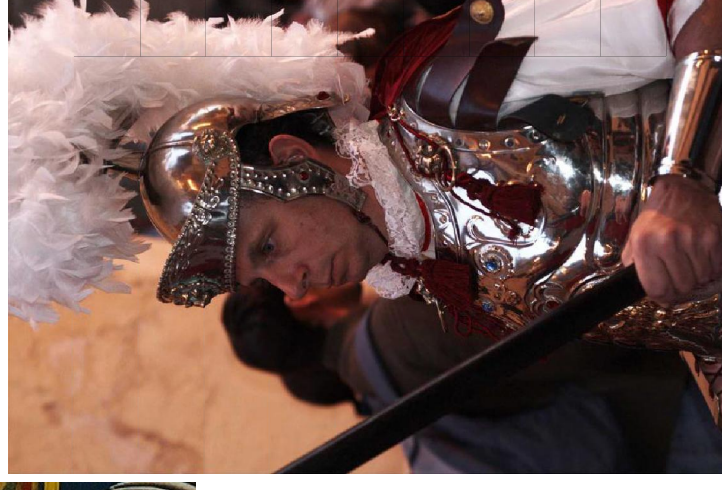

Roman soldier helmets

Roman soldier helmets