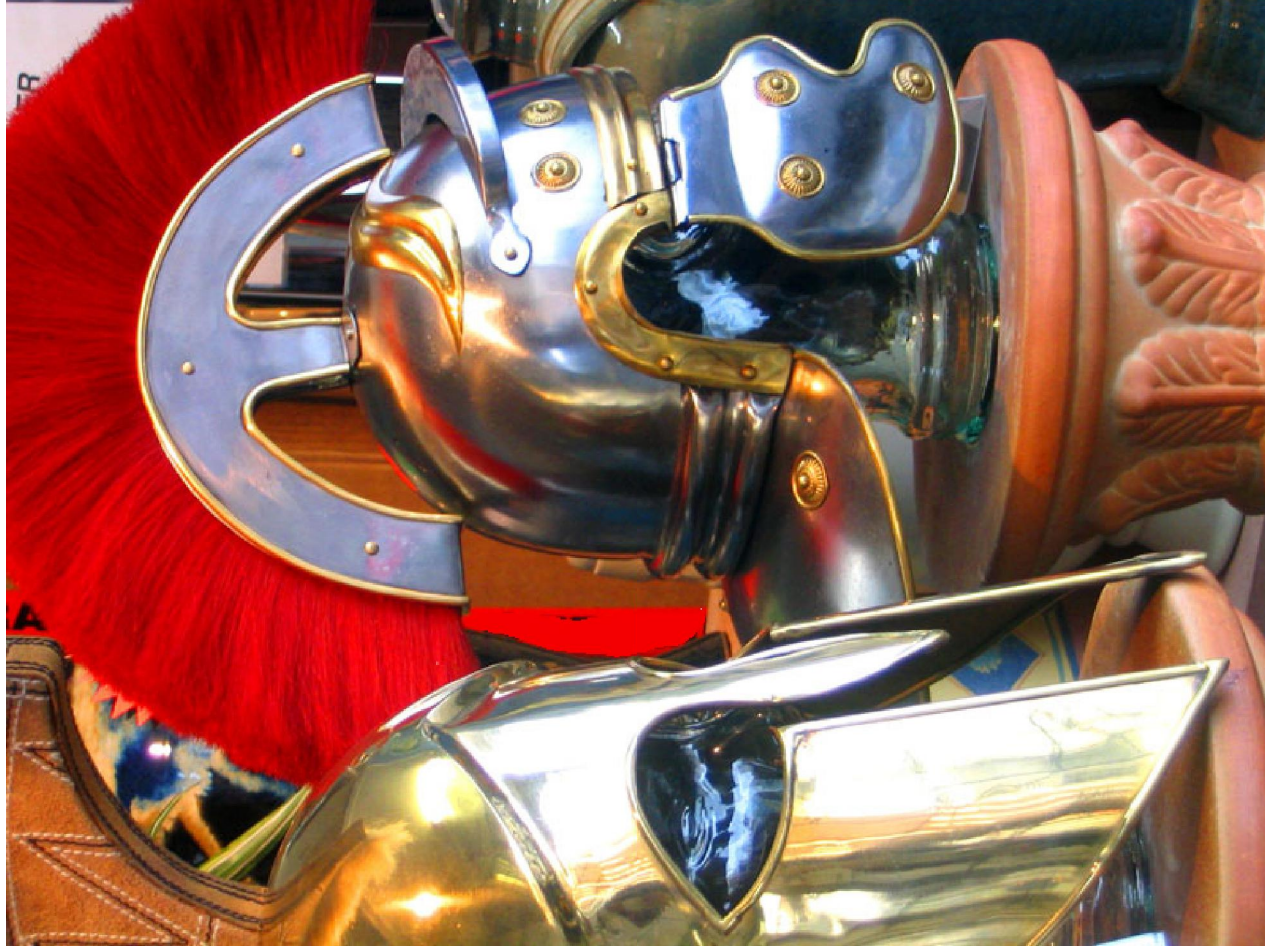

Roman soldier helmets

Roman soldier helmets